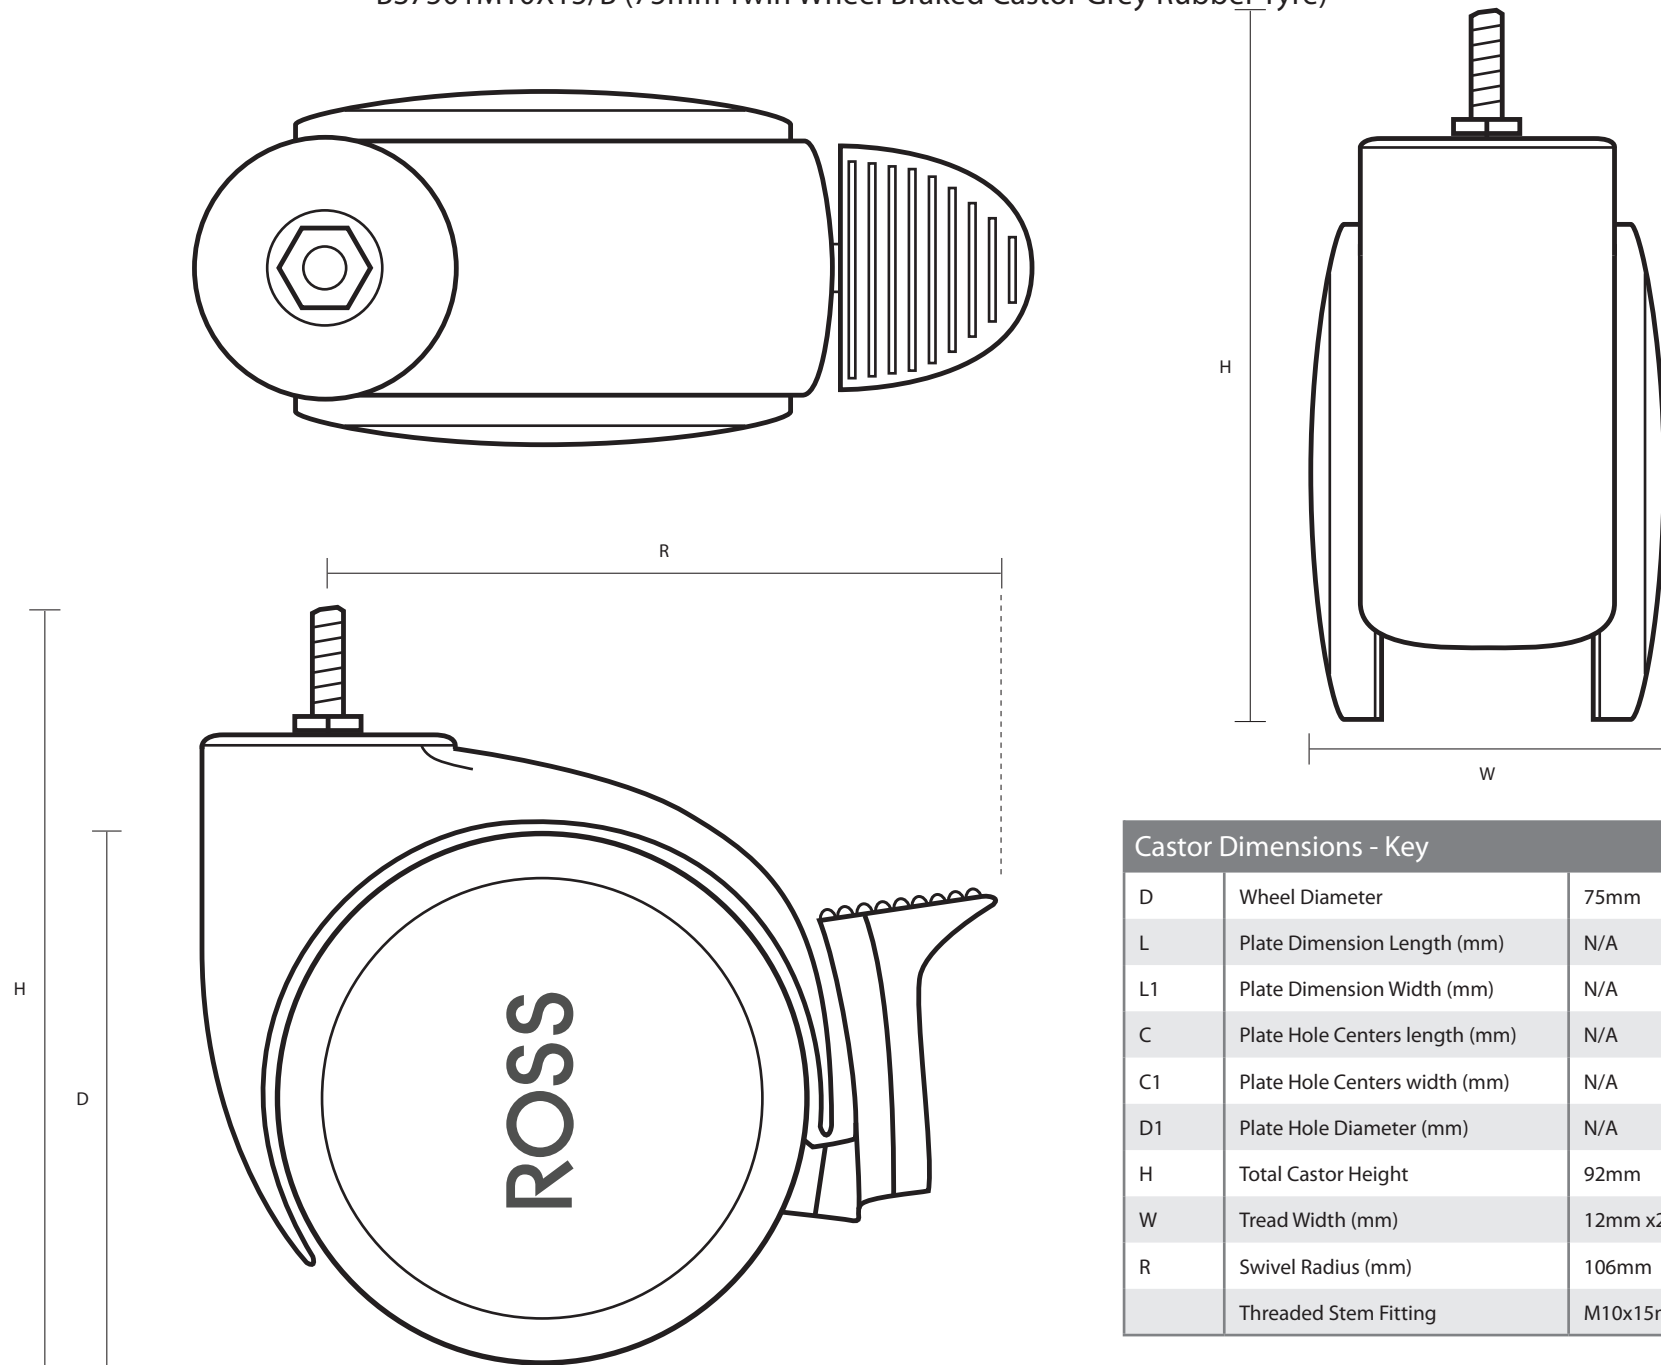

BS7501M10X15/B (75mm Twin Wheel Braked Castor Grey Rubber Tyre)

Castor Dimensions - Key		
D	Wheel Diameter	75mm
L	Plate Dimension Length (mm)	N/A
L1	Plate Dimension Width (mm)	N/A
C	Plate Hole Centers length (mm)	N/A
C1	Plate Hole Centers width (mm)	N/A
D1	Plate Hole Diameter (mm)	N/A
H	Total Castor Height	92mm
W	Tread Width (mm)	12mm x2
R	Swivel Radius (mm)	106mm
	Threaded Stem Fitting	M10x15mm